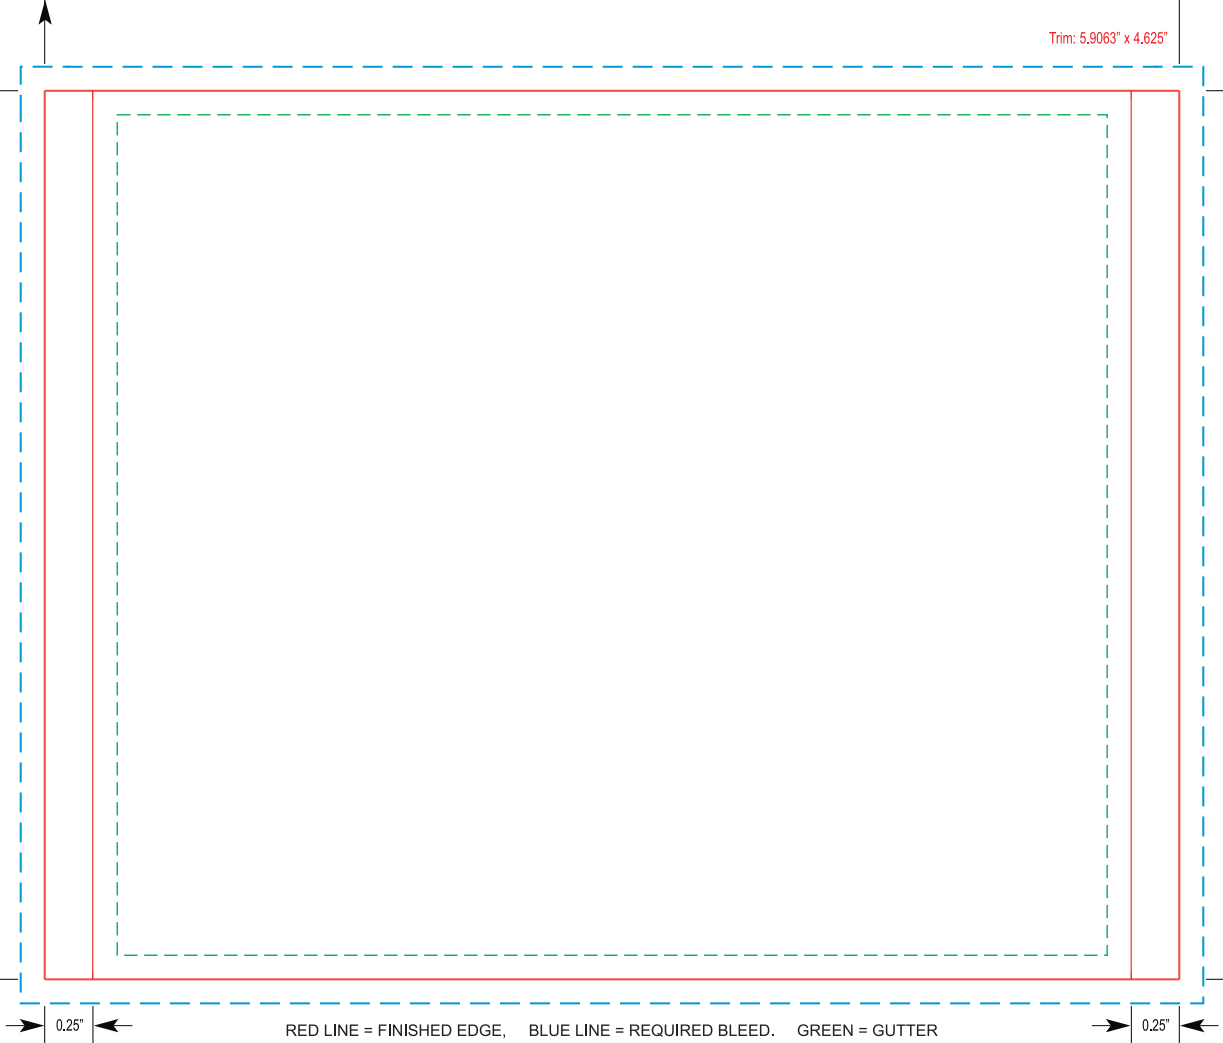

Trim: 5.9063" x 4.625"

RED LINE = FINISHED EDGE, BLUE LINE = REQUIRED BLEED. GREEN = GUTTER