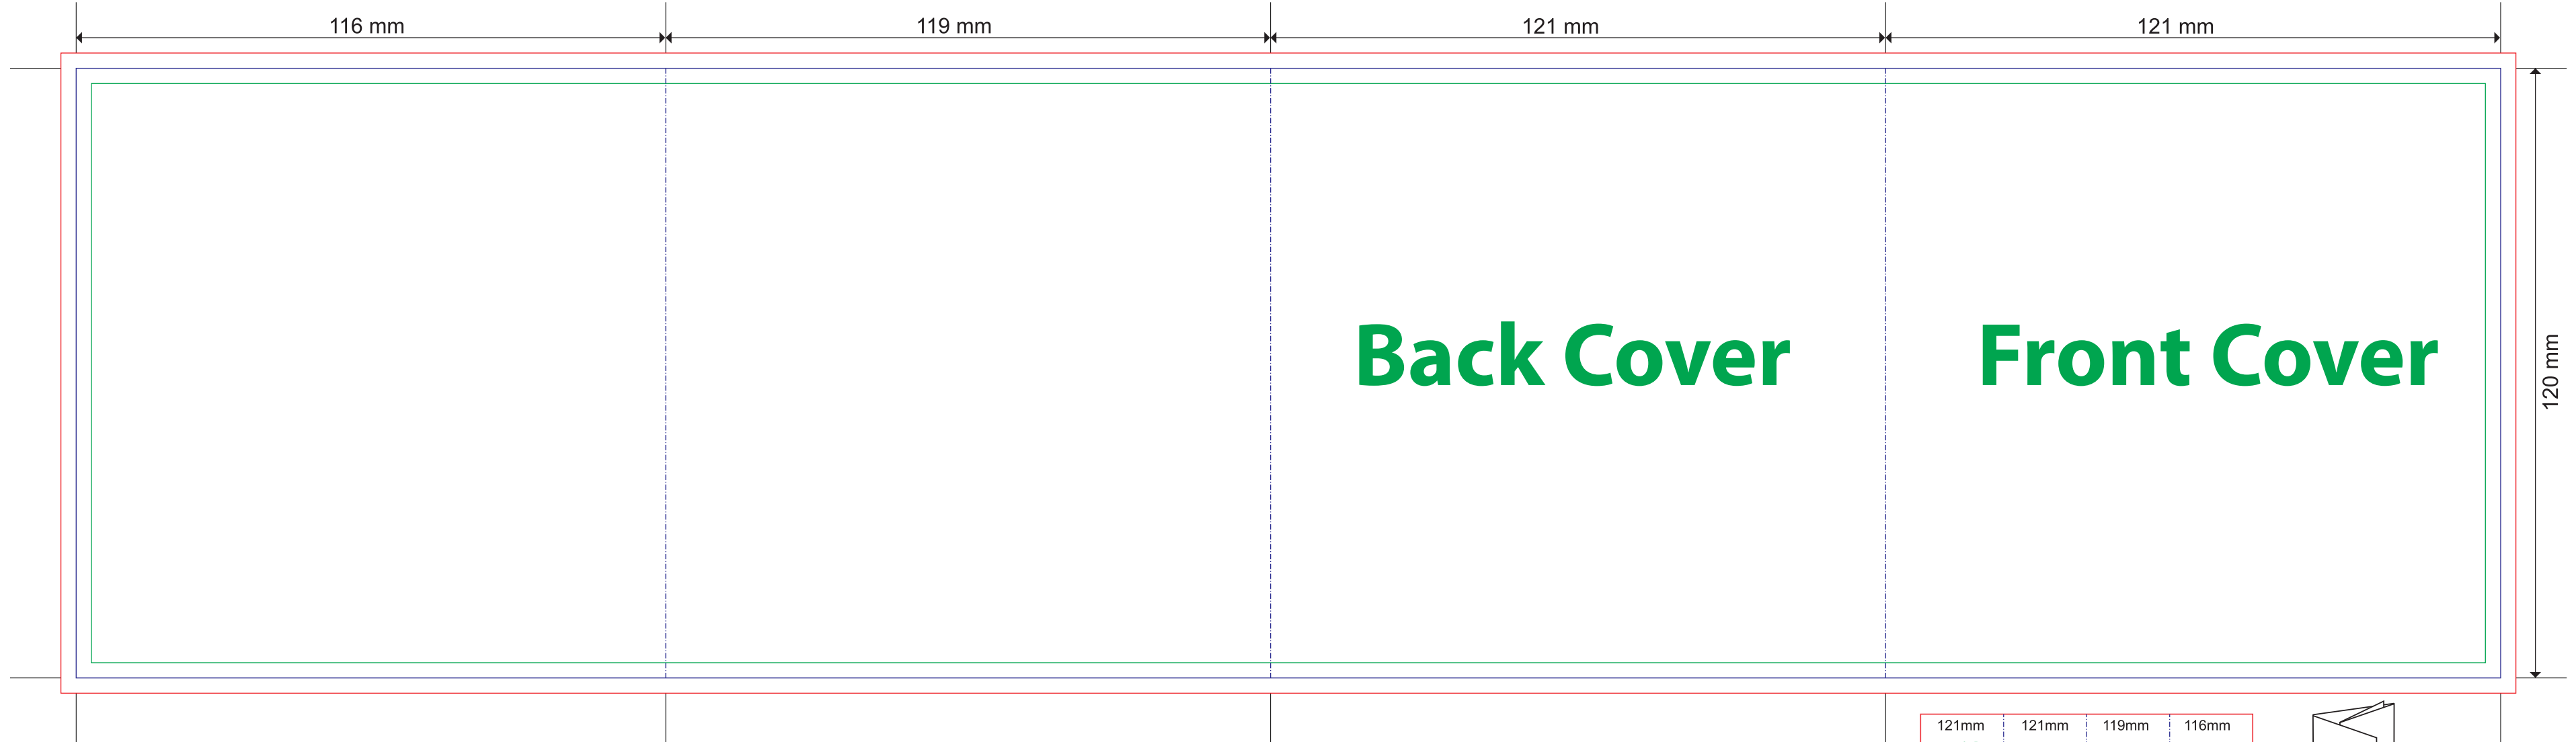

CD 4 Panel Insert Roll Fold

COLOURS:

Artwork must state if there is a Pantone overprint.

CMYK Colours:

Cyan Magenta Yellow Black

Pantone Colours:

PMS____

DESIGN SPECS:

All images must be embedded and set at 300 DPI.

All fonts must be converted to outlines or both screen and printer fonts must be included.

The minimum recommended and accepted point size is 6 points (6 pt.) Type any smaller than this may break up and may not print legibly.

All artwork must have the recommended bleed and must print in the designated areas.

- Text area
- Crop lines
- - - Folds
- Bleeds

Inside Panel

Note! Any artwork that does not meet above requirements will be put on hold and cause delay. Client will have to resubmit new file(s) or authorize ASAP to perform artwork modification at \$75 per hour (20 mins minimum), charge every 20 mins thereafter. \$25 for extra PDF proof with changes.