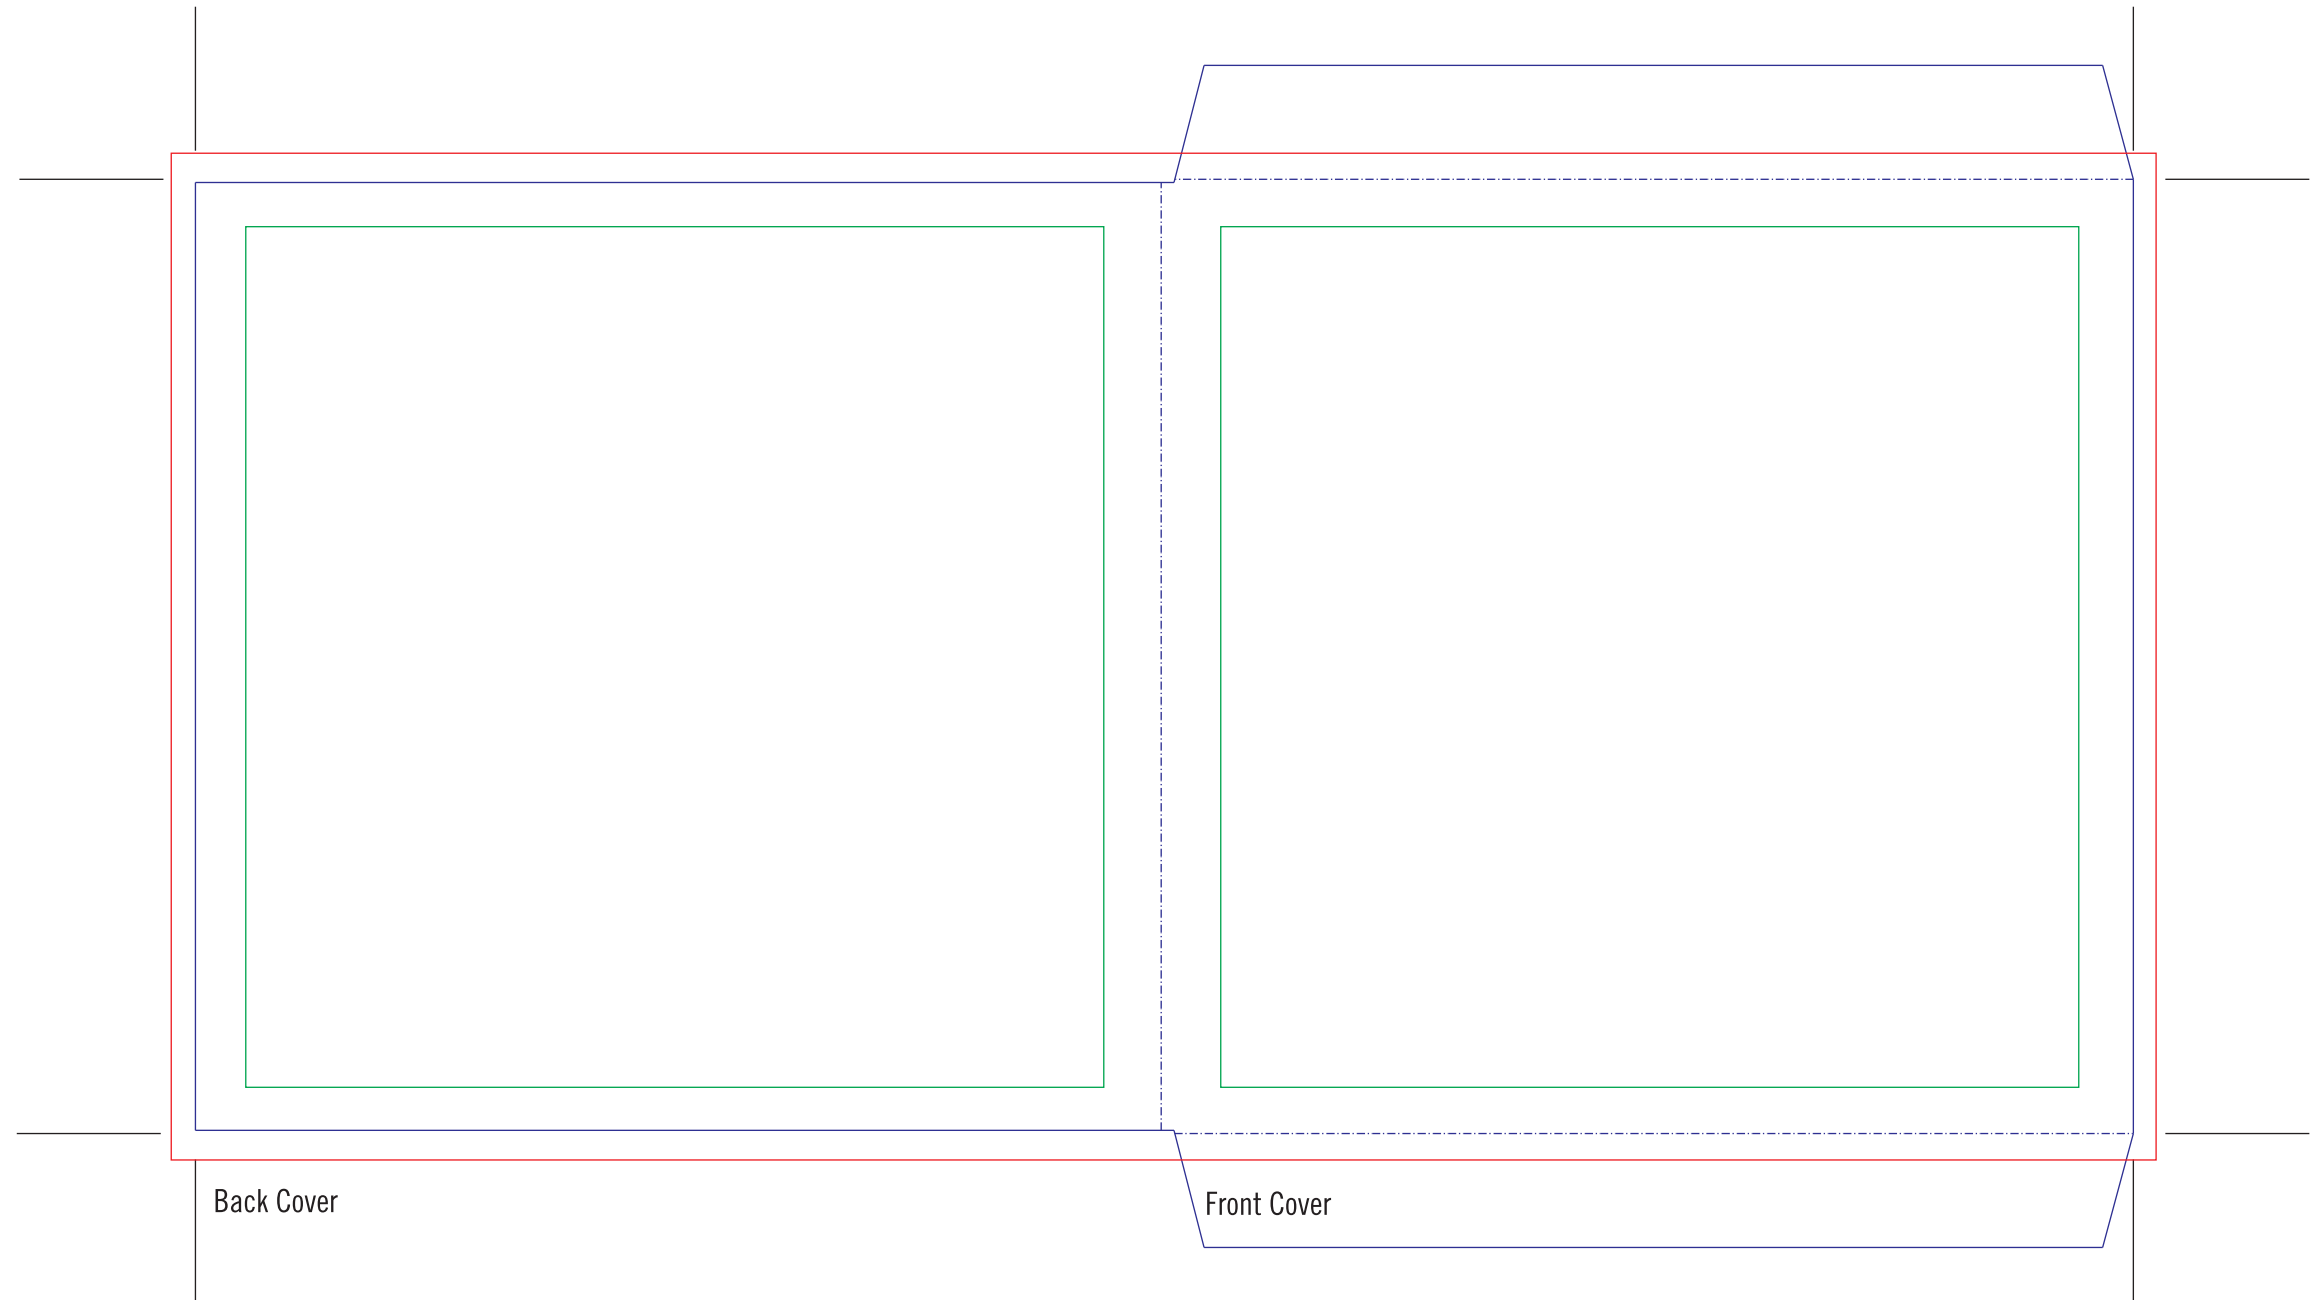

### DESIGN SPECS:

All images must be embedded and set at 300 DPI.

All fonts must be converted to outlines or both screen and printer fonts must be included.

The minimum recommended and accepted point size is 6 points (6 pt.) Type any smaller than this may break up and may not print legibly.

All artwork must have the recommended bleed and must print in the designated areas.

### 2 PANEL CARDBOARD SLEEVE DIMENSIONS:

Trim = 10.0938" x 5.0625"

With bleed = 10.3438" x 5.3125"

— Text area

— Crop lines

- - - - - Folds

— Bleeds

**Note!** Any artwork that does not meet above requirements will be put on hold and cause delay. Client will have to resubmit new file(s) or authorize ASAP to perform artwork modification at \$75 per hour (20 mins minimum), charge every 20 mins thereafter. \$25 for extra PDF proof with changes.