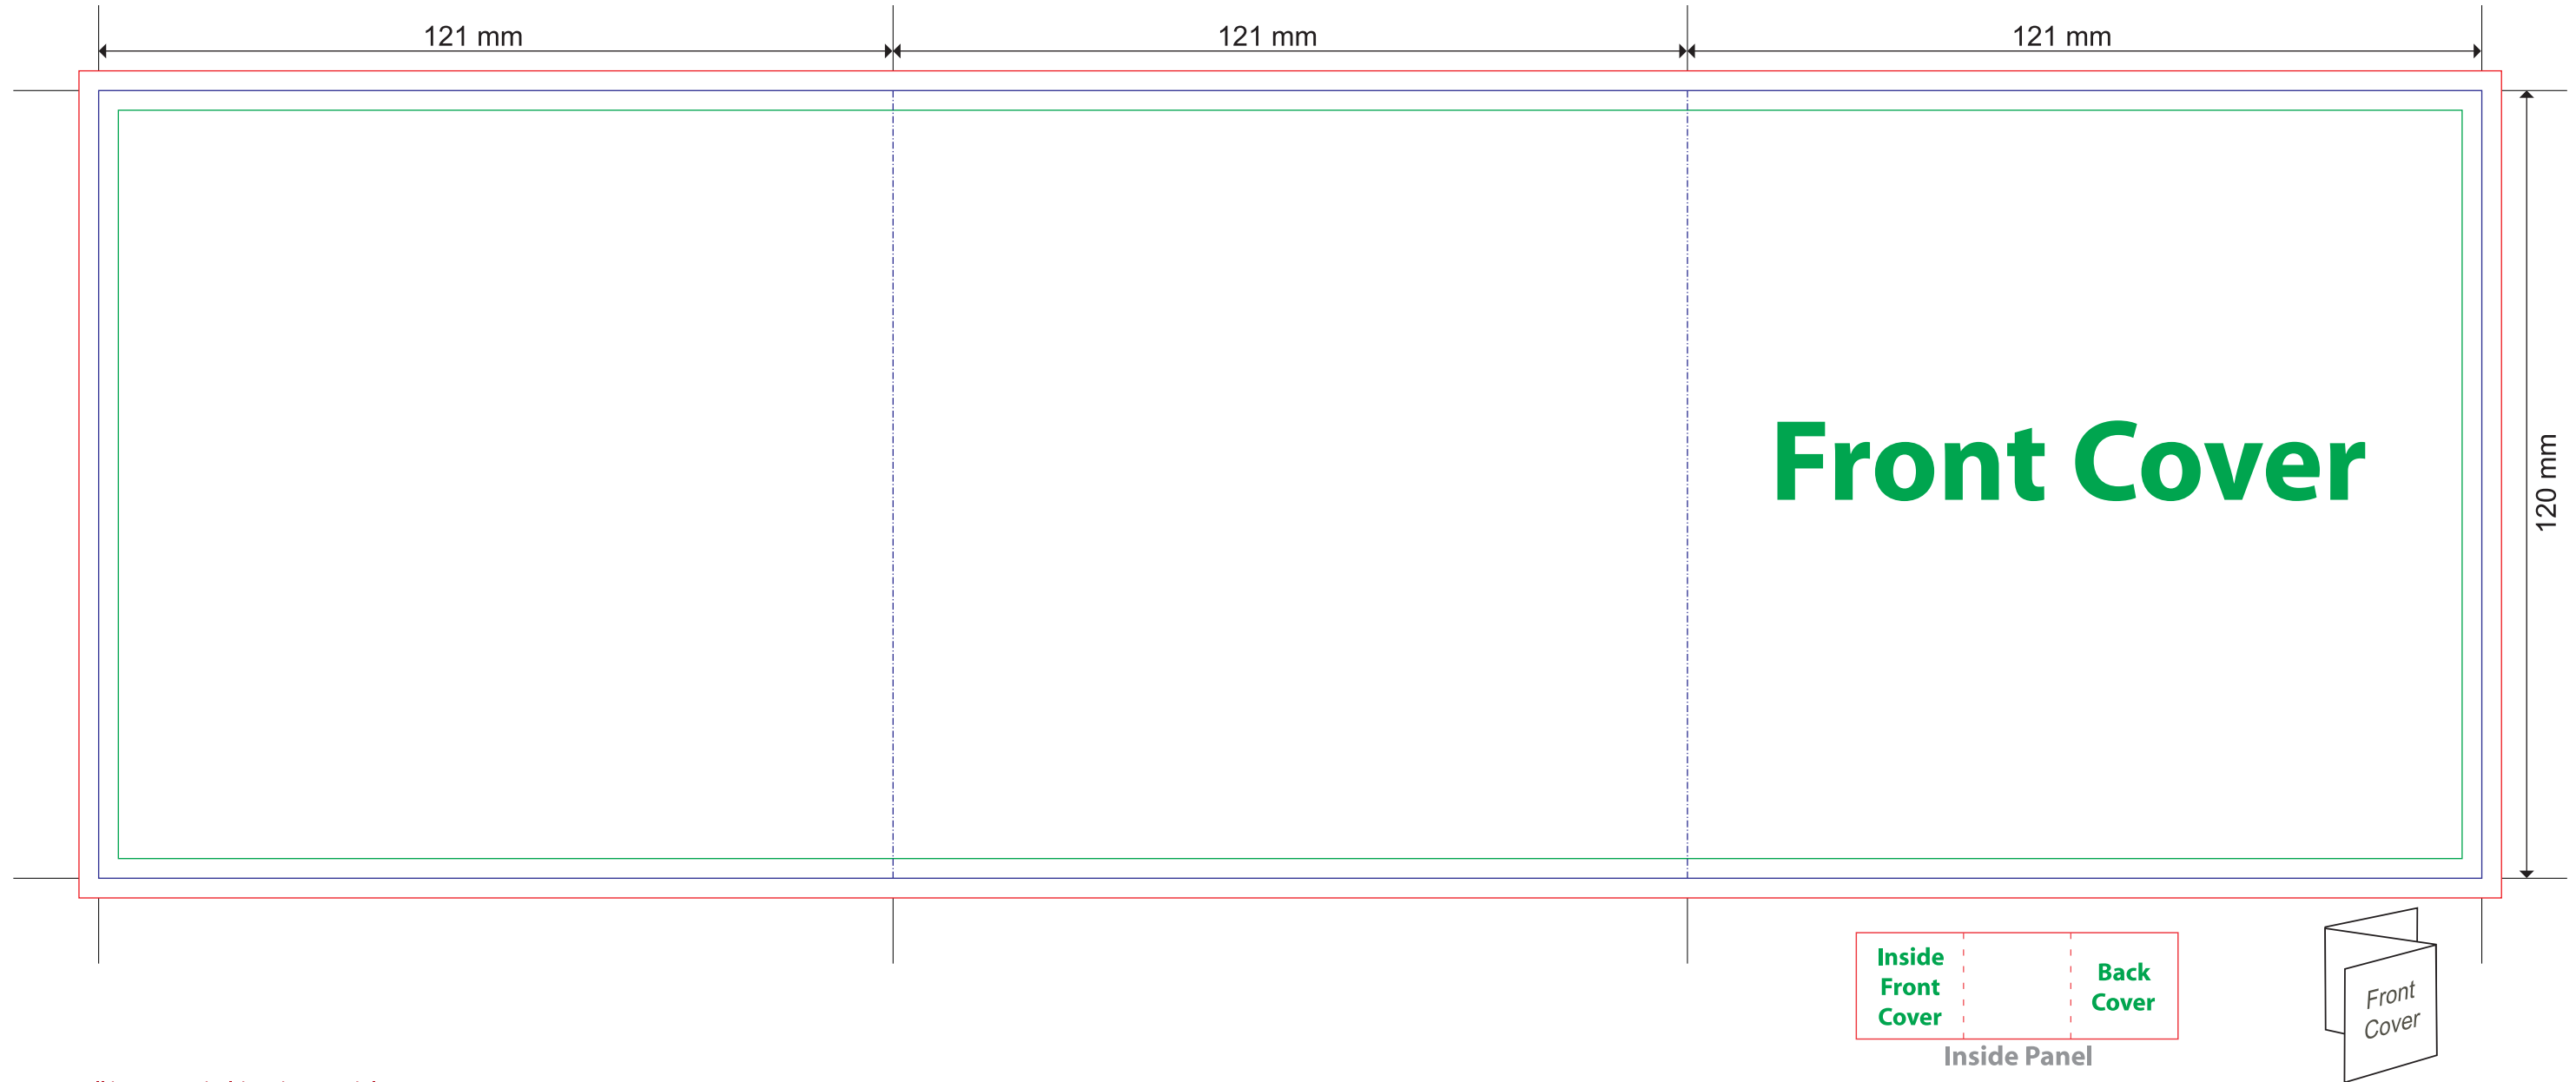

3 Panel CD Insert Accordian Fold

COLOURS:

Artwork must state if there is a Pantone overprint.

CMYK Colours:

Cyan Magenta Yellow Black

Pantone Colours:

PMS ____

DESIGN SPECS:

All images must be embedded and set at 300 DPI.

All fonts must be converted to outlines or both screen and printer fonts must be included.

The minimum recommended and accepted point size is 6 points (6 pt.) Type any smaller than this may break up and may not print legibly.

All artwork must have the recommended bleed and must print in the designated areas.

- Text area
- Crop lines
- - - Folds
- Bleeds

Note! Any artwork that does not meet above requirements will be put on hold and cause delay. Client will have to resubmit new file(s) or authorize ASAP to perform artwork modification at $75 per hour (20 mins minimum), charge every 20 mins thereafter. $25 for extra PDF proof with changes.